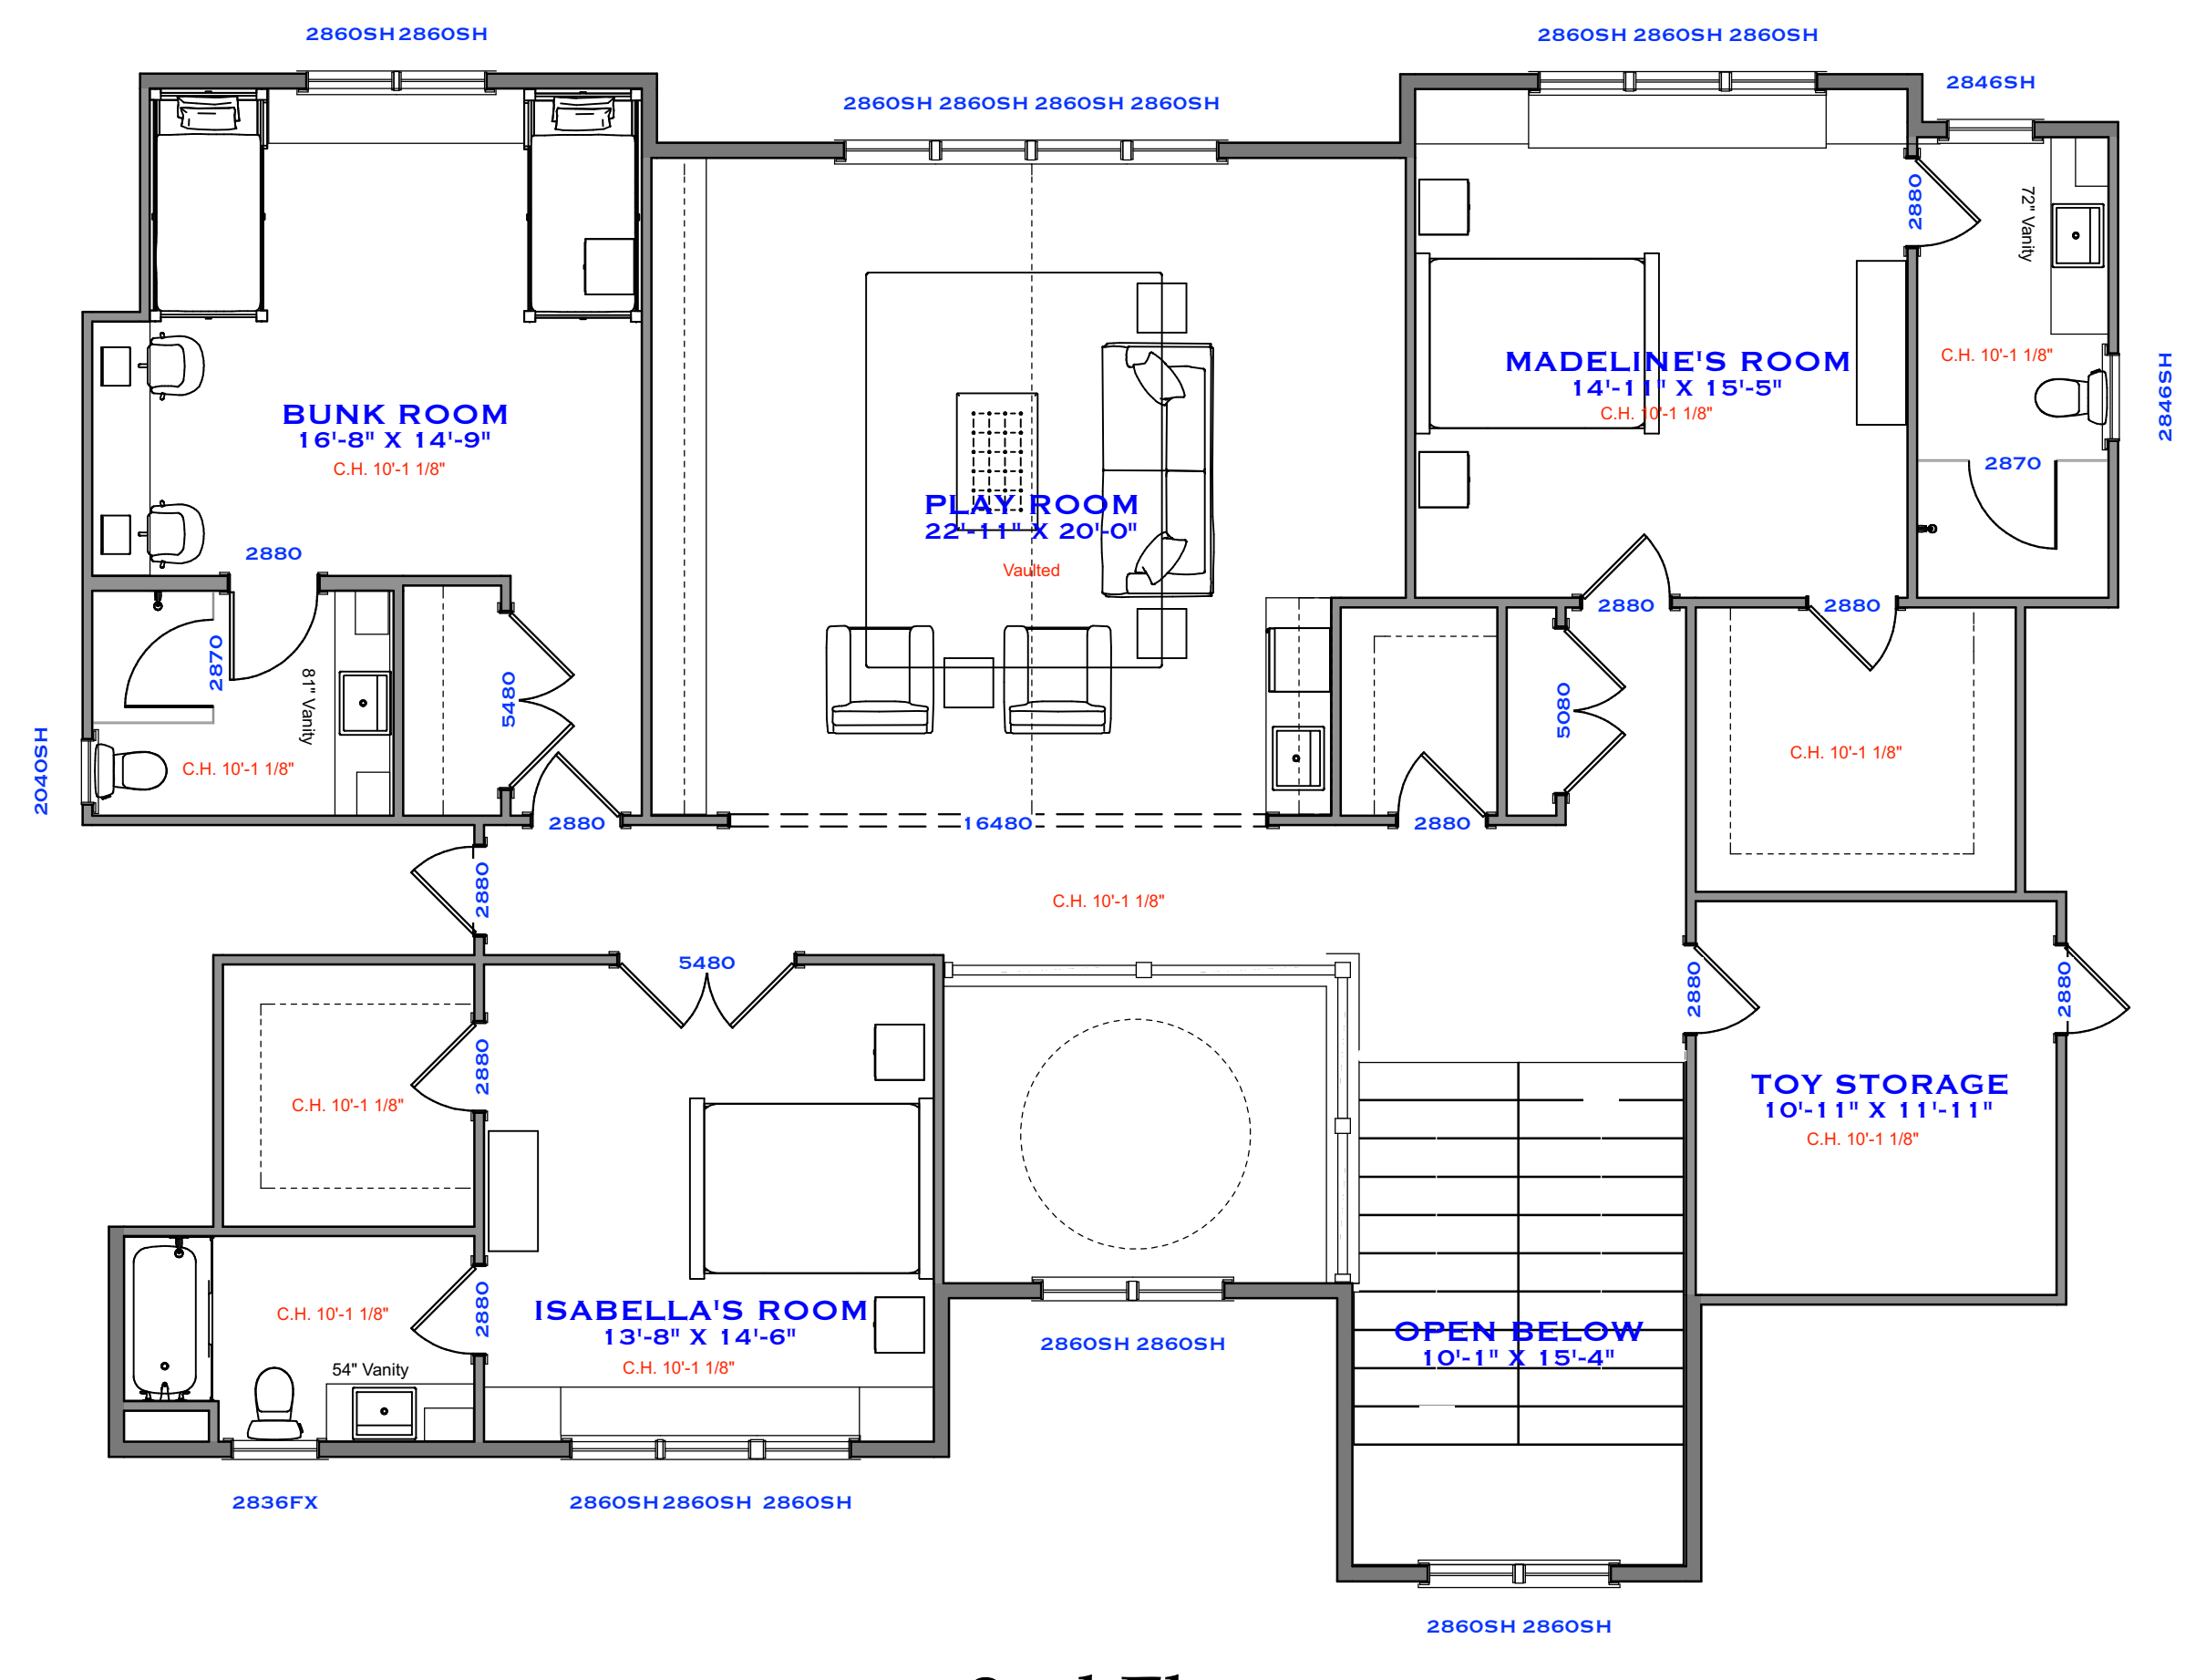

**LICENSE NUMBER:**  
76086

**RESIDENCE**  
**SCHIANO RESIDENCE**  
2778 PINECREST DRIVE  
SOUTHPORT, NC 28461

**PAGE TITLE:**  
**FLOOR PLAN OVERVIEW**

**DRAWN BY:**  
JS

**DATE:**  
1/2/23

**SCALE:**  
3/16" = 1'0"

**SHEET #:**  
A-4

Square Footage  
1st Floor: 3,191 Sq. Ft.  
2nd Floor: 2,055 Sq. Ft.  
Total: 5,246 Sq. Ft.

**1**  
A-4 Floor Overview  
3/16" = 1'0"