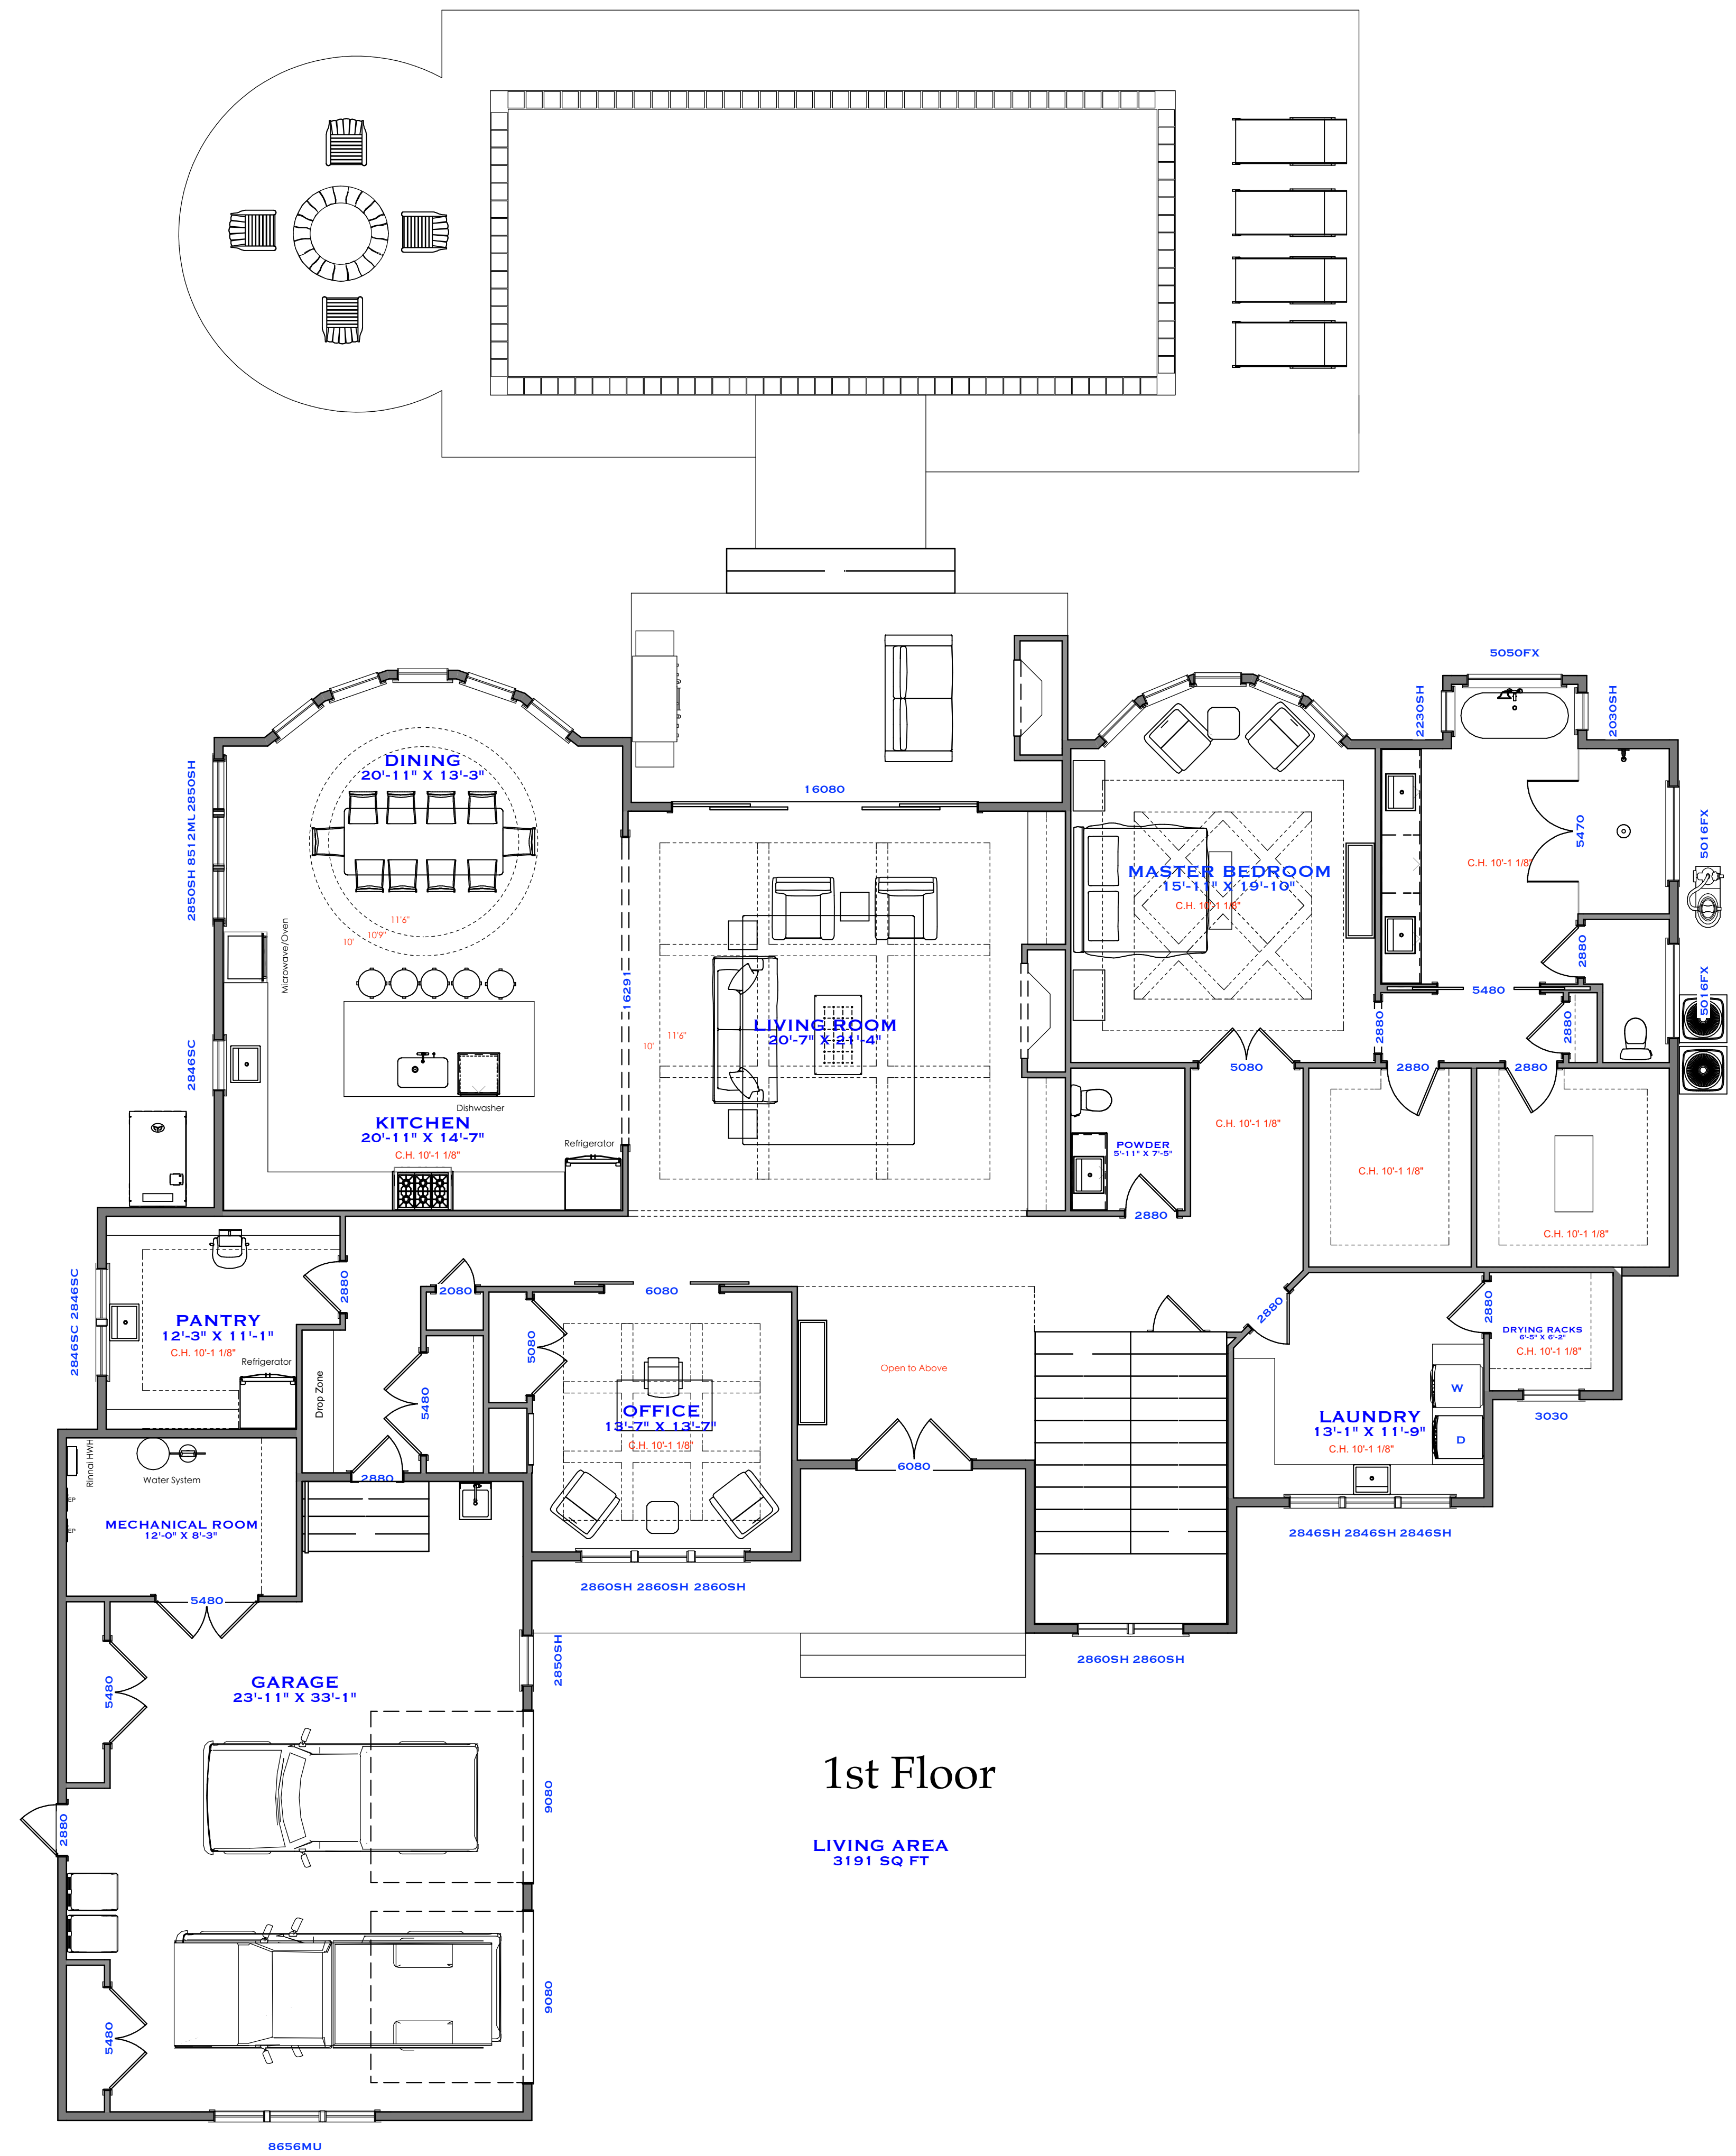

**LICENSE NUMBER:**  
76086

**RESIDENCE**  
**SCHIANO RESIDENCE**  
2778 PINECREST DRIVE  
SOUTHPORT, NC 28461

**PAGE TITLE:**  
**FLOOR PLAN OVERVIEW**

**DRAWN BY:**  
JS

**DATE:**  
1/2/23

**SCALE:**  
3/16" = 1'0"

**SHEET #:**  
A-4

Square Footage  
1st Floor: 3,191 Sq. Ft.  
2nd Floor: 2,055 Sq. Ft.  
Total: 5,246 Sq. Ft.

**1**  
A-4 Floor Overview  
3/16" = 1'0"