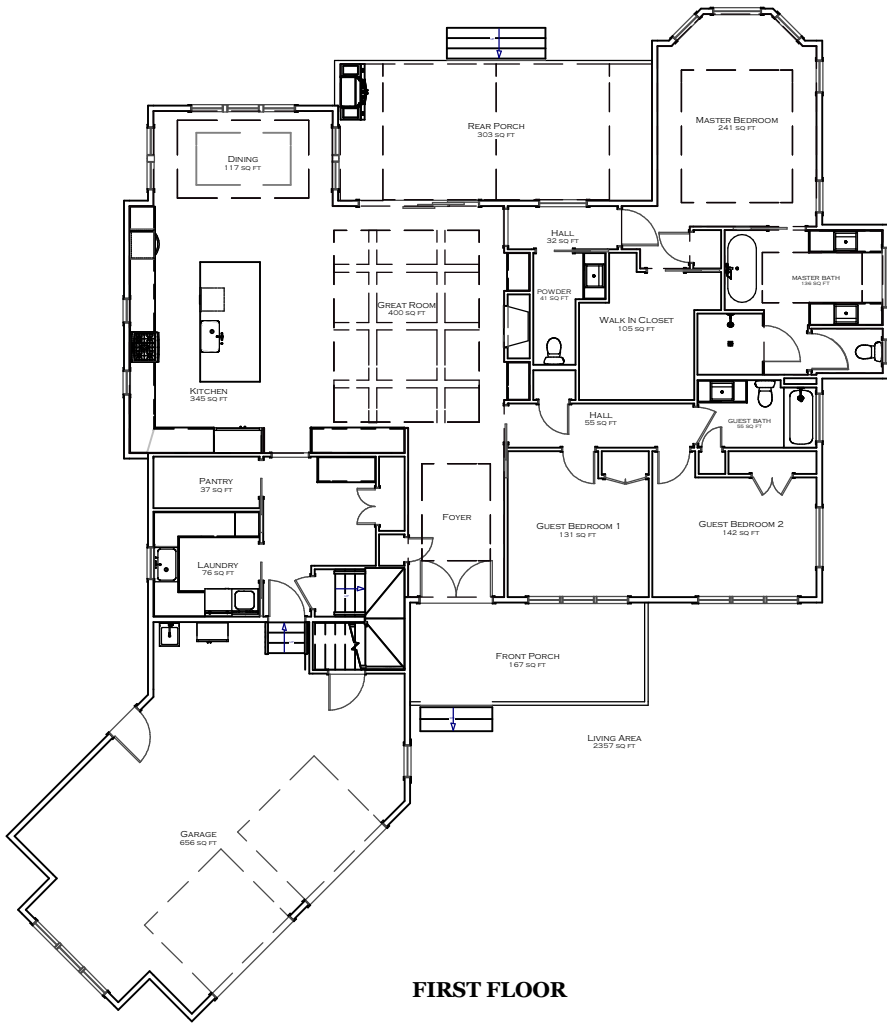

THE BETHPAGE

3 BEDROOM | 4 BATH | BONUS ROOM | 2,883 SQ. FT.

Rear Elevation

Front Elevation

SCHIANO

—DEVELOPMENT—

THE HAMPTONS | THE GOLD COAST, NY | NORTH CAROLINA

WWW.SCHIANODEVELOPMENT.COM

| 631-774-6663

| JSCHIANO@SCHIANODEVELOPMENT.COM

THE BETHPAGE

FIRST FLOOR

SECOND FLOOR BONUS

AREA CALCULATIONS

FIRST FLOOR HEATED	2,357 SF
SECOND FLOOR HEATED	526 SF
TOTAL HEATED AREA	2,883 SF
GARAGE	656 SF
COVERED PORCH	470 SF