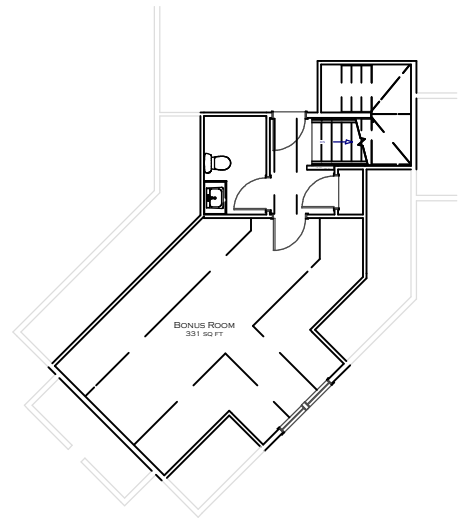

THE BETHPAGE

3 BEDROOM | 4 BATH | BONUS ROOM | 2,883 SQ. FT.

Rear Elevation

Front Elevation

SCHIANO

—DEVELOPMENT—

THE HAMPTONS | THE GOLD COAST, NY | NORTH CAROLINA

WWW.SCHIANODEVELOPMENT.COM

| 631-774-6663

| JSCHIANO@SCHIANODEVELOPMENT.COM

THE BETHPAGE

FIRST FLOOR

SECOND FLOOR BONUS

AREA CALCULATIONS

FIRST FLOOR HEATED	2,357 SF
SECOND FLOOR HEATED	526 SF
TOTAL HEATED AREA	2,883 SF
GARAGE	656 SF
COVERED PORCH	470 SF