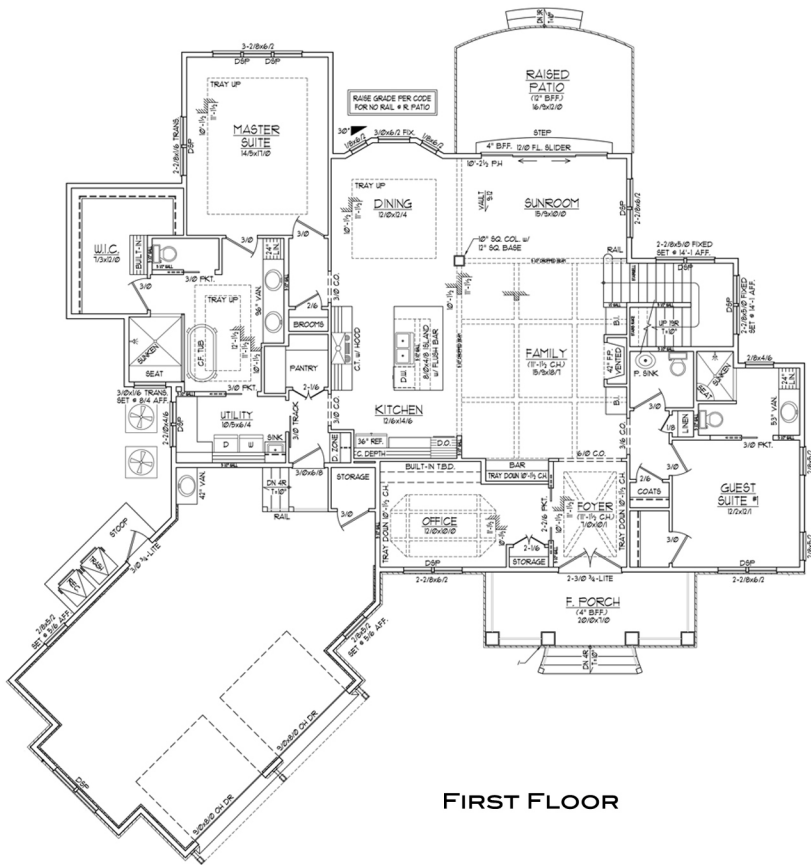

THE PELHAM MANOR

3 BEDROOM | 3.5 BATHROOMS | RECREATION ROOM
2,845 SQ. FT.

Rear Elevation

Front Elevation

SCHIANO

—DEVELOPMENT—

THE HAMPTONS | THE GOLD COAST, NY | NORTH CAROLINA

WWW.SCHIANODEVELOPMENT.COM

| 631-774-6663

| JSCHIANO@SCHIANODEVELOPMENT.COM

THE PELHAM MANOR

FIRST FLOOR

SECOND FLOOR

AREA CALCULATIONS	
FIRST FLOOR HEATED	2,304 SF
SECOND FLOOR HEATED	541 SF
BONUS ROOM HEATED	
TOTAL HEATED AREA	2,845 SF
GARAGE	828 SF
COVERED PORCH	174 SF