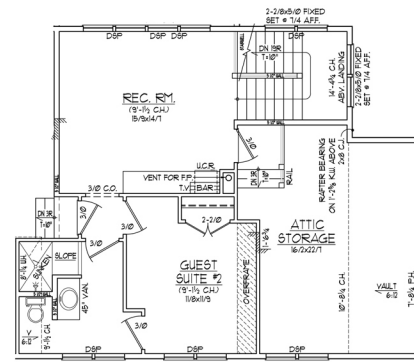

THE PELHAM MANOR

3 BEDROOM | 3.5 BATHROOMS | RECREATION ROOM
2,845 SQ. FT.

Rear Elevation

Front Elevation

SCHIANO

—DEVELOPMENT—

THE HAMPTONS | THE GOLD COAST, NY | NORTH CAROLINA

WWW.SCHIANODEVELOPMENT.COM

| 631-774-6663

| JSCHIANO@SCHIANODEVELOPMENT.COM

THE PELHAM MANOR

FIRST FLOOR

SECOND FLOOR

AREA CALCULATIONS	
FIRST FLOOR HEATED	2,304 SF
SECOND FLOOR HEATED	541 SF
BONUS ROOM HEATED	
TOTAL HEATED AREA	2,845 SF
GARAGE	828 SF
COVERED PORCH	174 SF