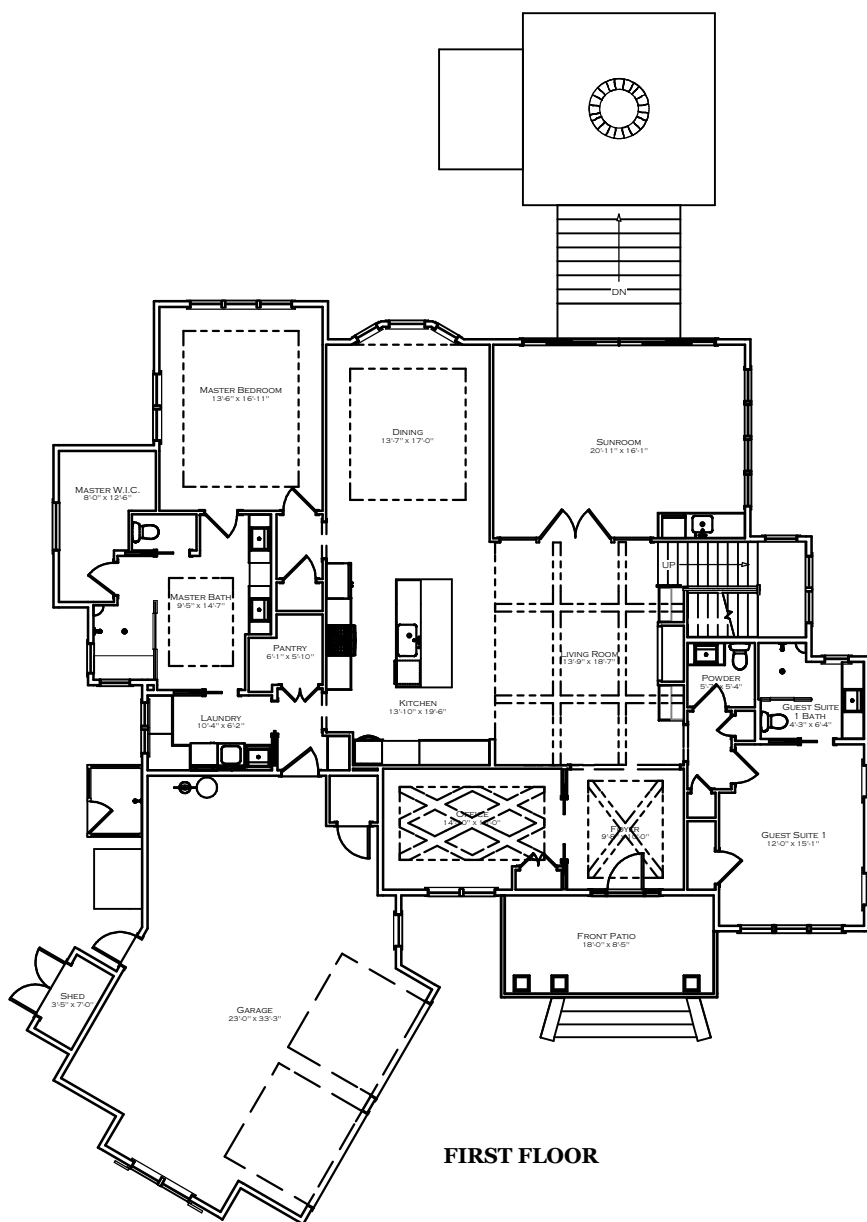

## THE TUCKAHOE

4 BEDROOM | 4 BATH | OFFICE | SUNROOM | RECREATION | 3,617 SQ. FT.

Rear Elevation

Front Elevation

# THE TUCKAHOE

FIRST FLOOR

SECOND FLOOR

## AREA CALCULATIONS

FIRST FLOOR HEATED	2,609 SF
SECOND FLOOR HEATED	1,008 SF
<b>TOTAL HEATED AREA</b>	<b>3,617 SF</b>
GARAGE	770 SF
COVERED PORCH	152 SF