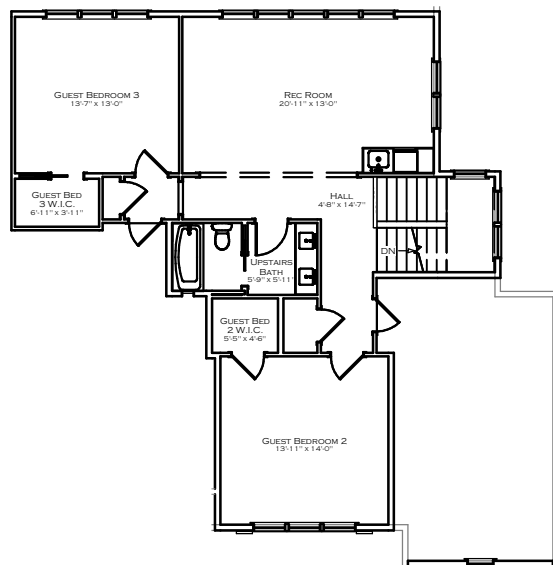

## THE TUCKAHOE

4 BEDROOM | 4 BATH | OFFICE | SUNROOM | RECREATION | 3,617 SQ. FT.

Rear Elevation

Front Elevation

# THE TUCKAHOE

FIRST FLOOR

SECOND FLOOR

## AREA CALCULATIONS

FIRST FLOOR HEATED	2,609 SF
SECOND FLOOR HEATED	1,008 SF
<b>TOTAL HEATED AREA</b>	<b>3,617 SF</b>
GARAGE	770 SF
COVERED PORCH	152 SF