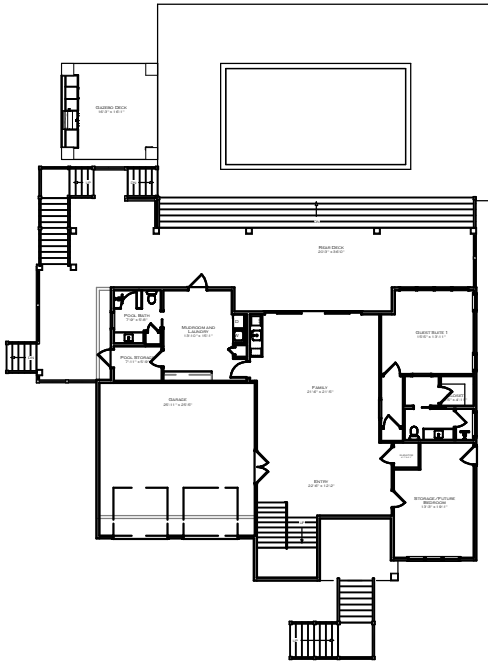

## THE SHELTER ISLAND

5 BEDROOM | 6 BATH | HIS & HER OFFICE | 5,961 SQ. FT.

Rear Elevation

Front Elevation

# THE SHELTER ISLAND

FIRST FLOOR

SECOND FLOOR

THIRD FLOOR

## AREA CALCULATIONS

FIRST FLOOR HEATED	1,656 SF
SECOND FLOOR HEATED	2,387 SF
THIRD FLOOR HEATED	1,918 SF
<b>TOTAL HEATED AREA</b>	<b>5,961 SF</b>
<b>GARAGE</b>	<b>686 SF</b>
<b>COVERED PORCH</b>	<b>2,293 SF</b>