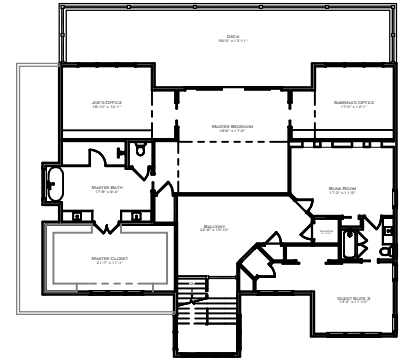

## THE SHELTER ISLAND

5 BEDROOM | 6 BATH | HIS & HER OFFICE | 5,961 SQ. FT.

Rear Elevation

Front Elevation

# THE SHELTER ISLAND

FIRST FLOOR

SECOND FLOOR

THIRD FLOOR

## AREA CALCULATIONS

FIRST FLOOR HEATED	1,656 SF
SECOND FLOOR HEATED	2,387 SF
THIRD FLOOR HEATED	1,918 SF
<b>TOTAL HEATED AREA</b>	<b>5,961 SF</b>
<b>GARAGE</b>	<b>686 SF</b>
<b>COVERED PORCH</b>	<b>2,293 SF</b>