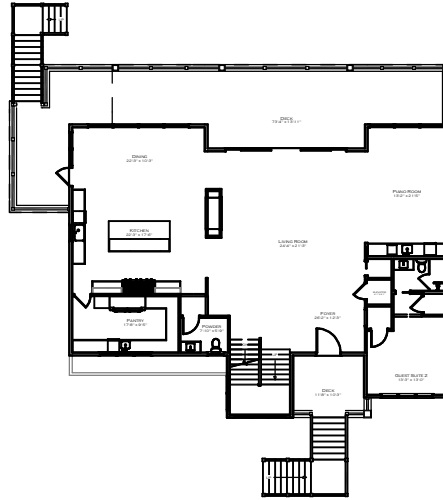

## THE SHELTER ISLAND

5 BEDROOM | 6 BATH | HIS & HER OFFICE | 5,961 SQ. FT.

Rear Elevation

Front Elevation

# THE SHELTER ISLAND

FIRST FLOOR

SECOND FLOOR

THIRD FLOOR

## AREA CALCULATIONS

FIRST FLOOR HEATED	1,656 SF
SECOND FLOOR HEATED	2,387 SF
THIRD FLOOR HEATED	1,918 SF
<b>TOTAL HEATED AREA</b>	<b>5,961 SF</b>
<b>GARAGE</b>	<b>686 SF</b>
<b>COVERED PORCH</b>	<b>2,293 SF</b>